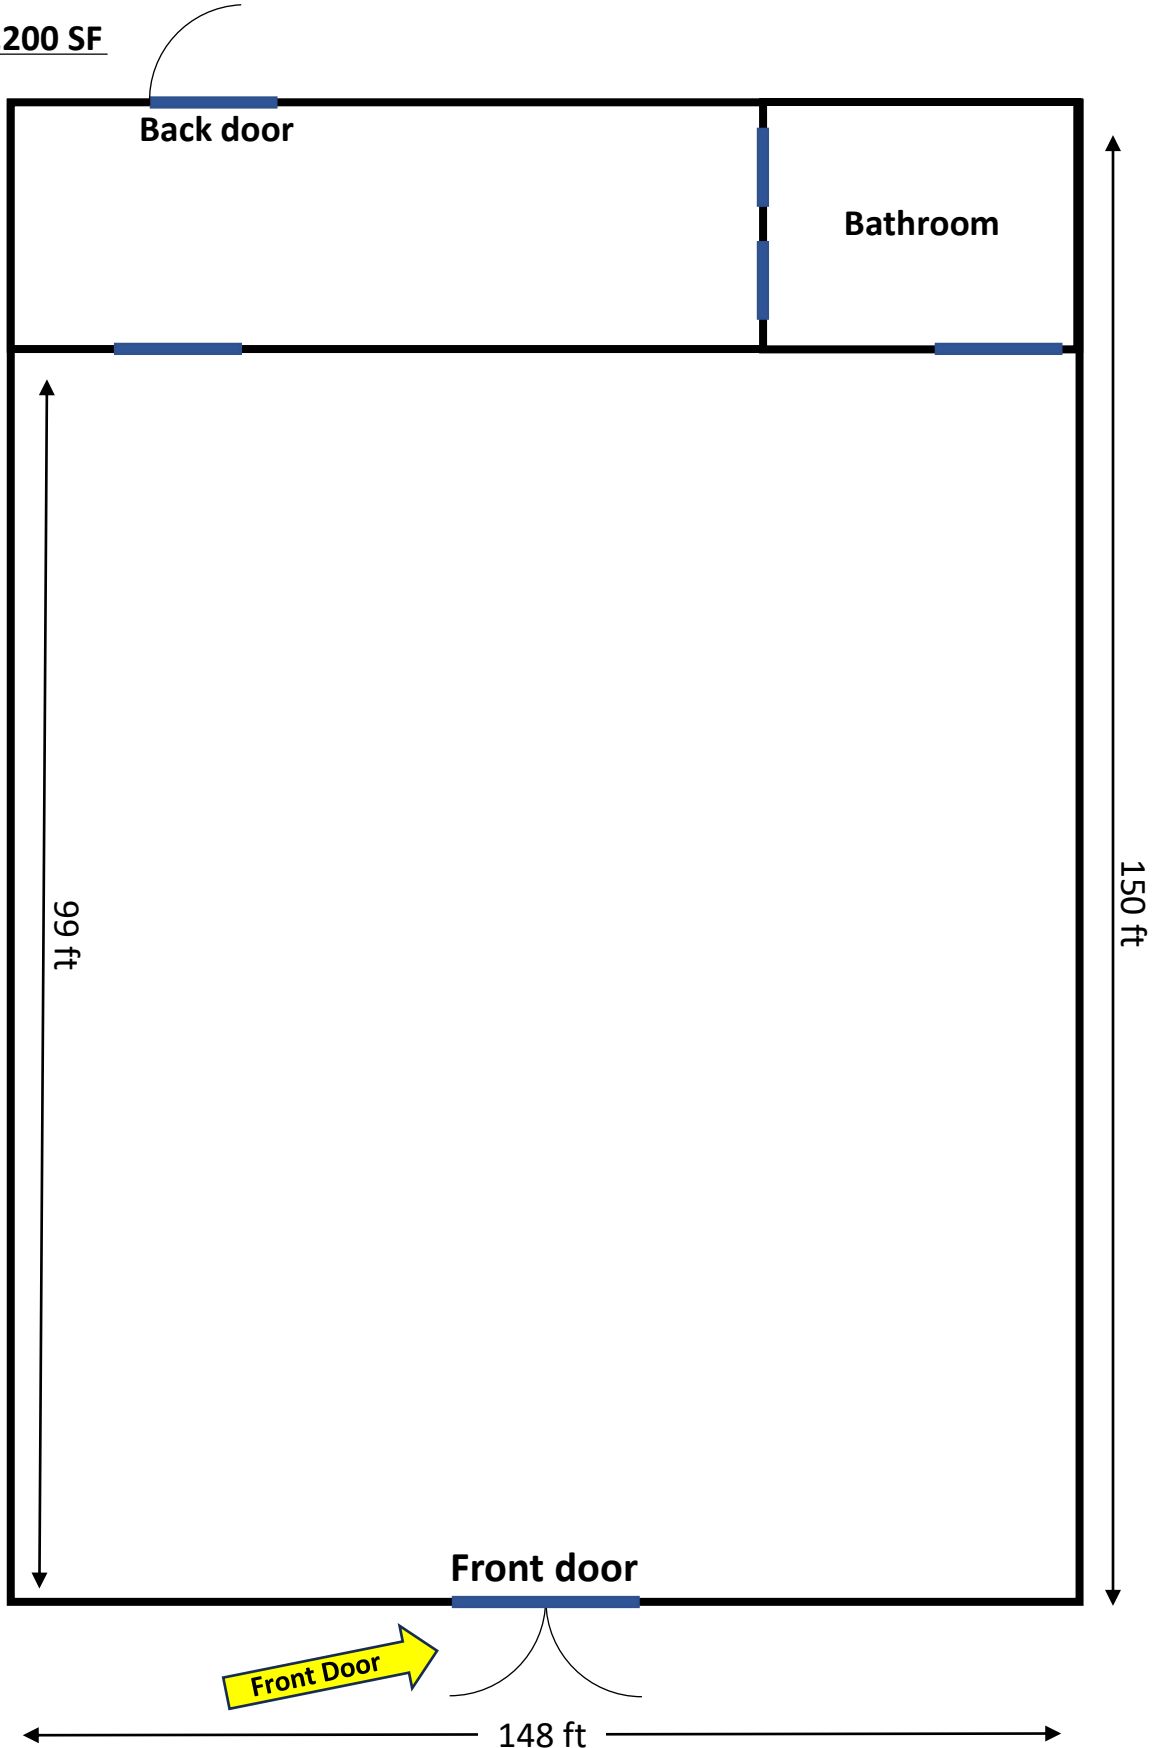

The sketch is an illustration and may be different in reality

Floor plan

638 W Main St, Jacksonville, AR 72076

22,200 SF

For leasing information call or text: 904-800-7475 | Email: roncohen2874@gmail.com