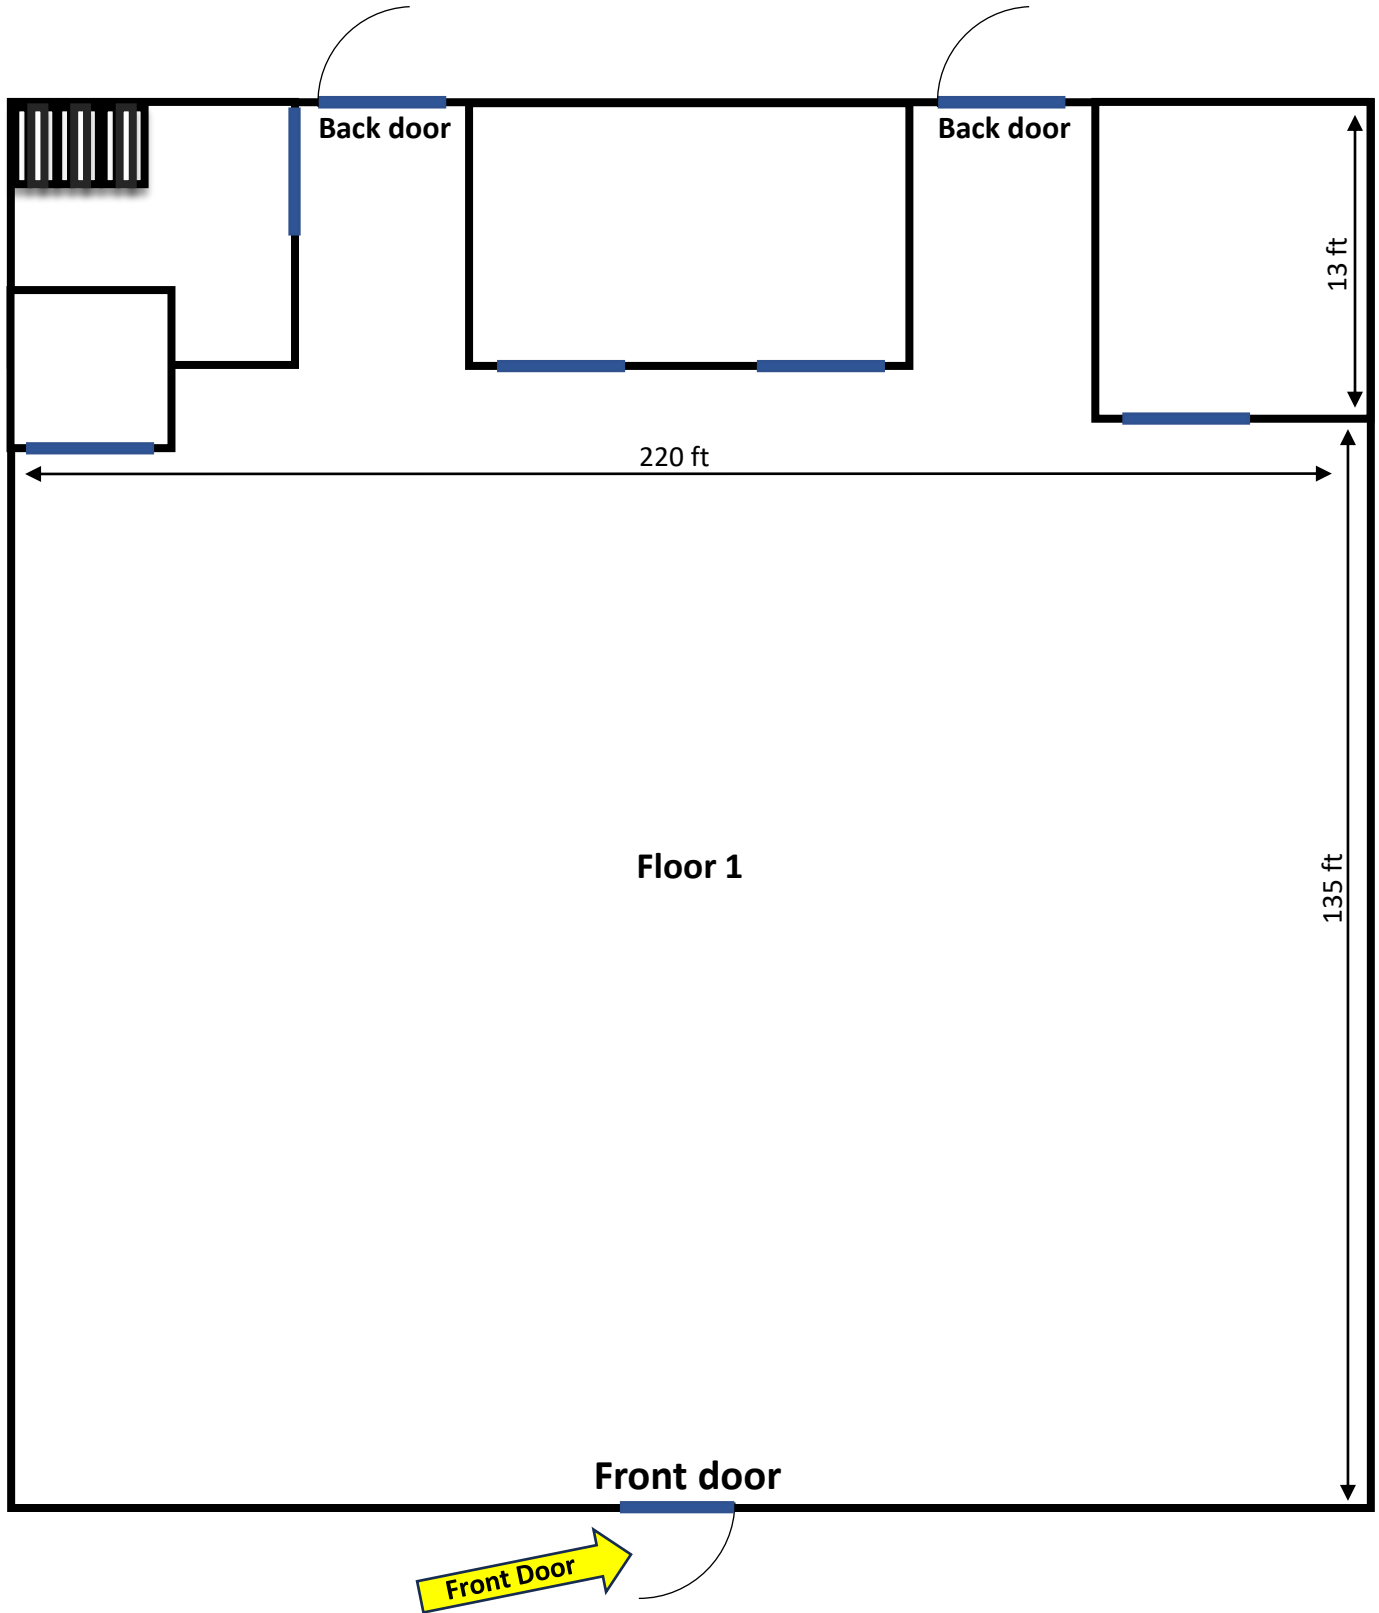

The sketch is an illustration and may be different in reality

Floor plan

500 E Patton Ave #572A, Montgomery, AL 36111

40,000 SF

For leasing information call or text: 904-800-7475 | Email: roncohen2874@gmail.com

The sketch is an illustration and may be different in reality

Floor plan

500 E Patton Ave #572B, Montgomery, AL 36111

40,000 SF

For leasing information call or text: 904-800-7475 | Email: roncohen2874@gmail.com