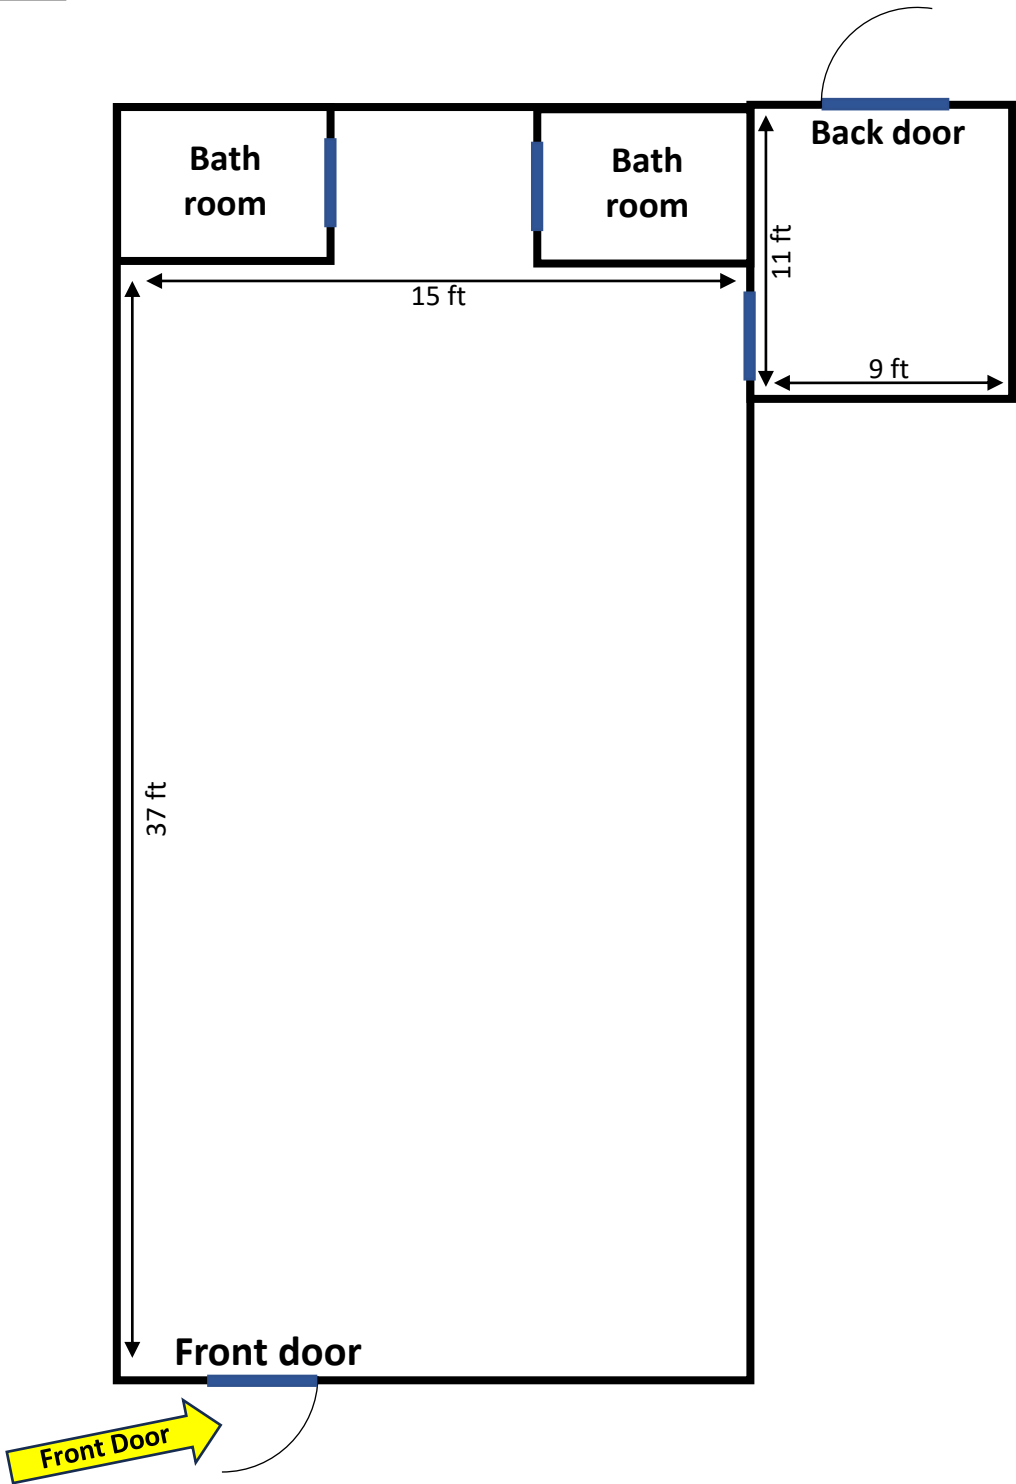

The sketch is an illustration and may be different in reality

Floor plan

2619 Pike Ave #2693, North Little Rock, AR 72114

 **1,200 SF**

For leasing information call or text: 904-800-7475 | Email: roncohen2874@gmail.com