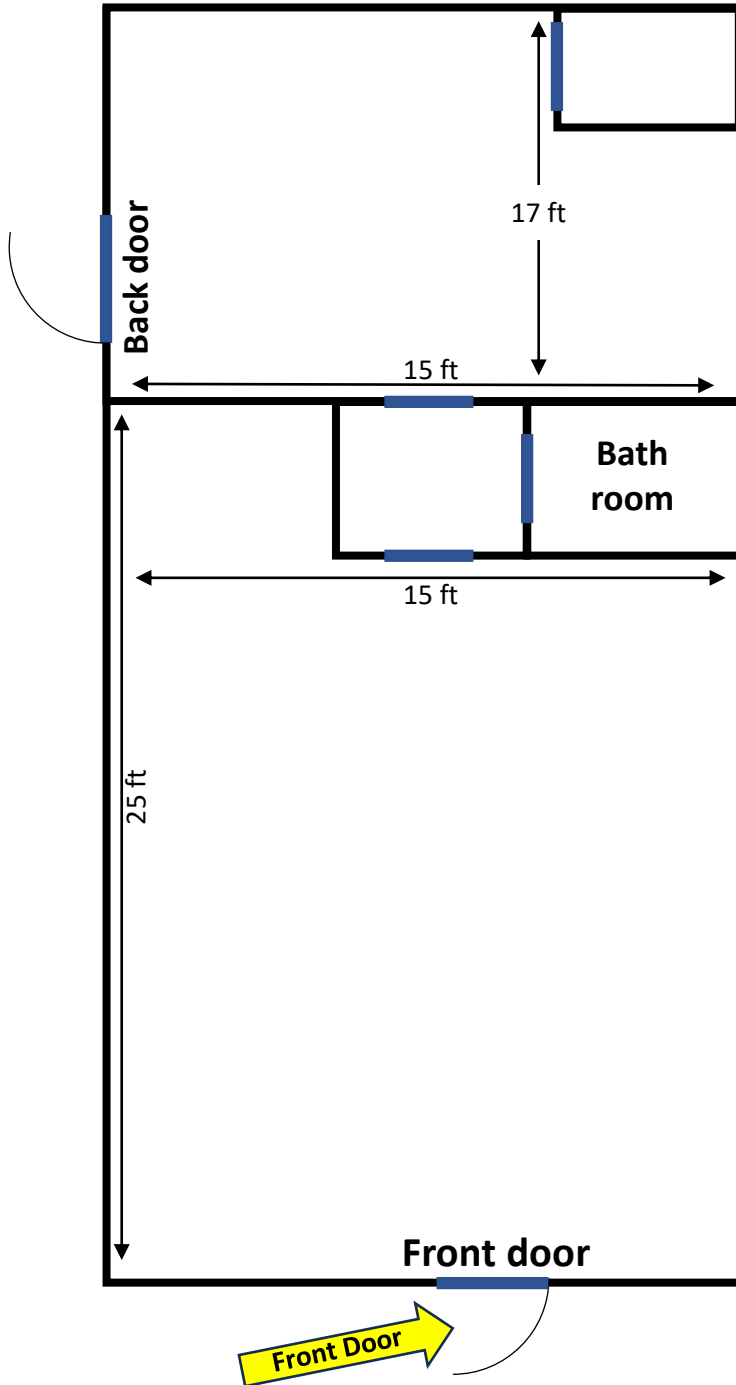

The sketch is an illustration and may be different in reality

Floor plan

2619 Pike Ave #2691, North Little Rock, AR 72114

For leasing information call or text: 904-800-7475 | Email: roncohen2874@gmail.com