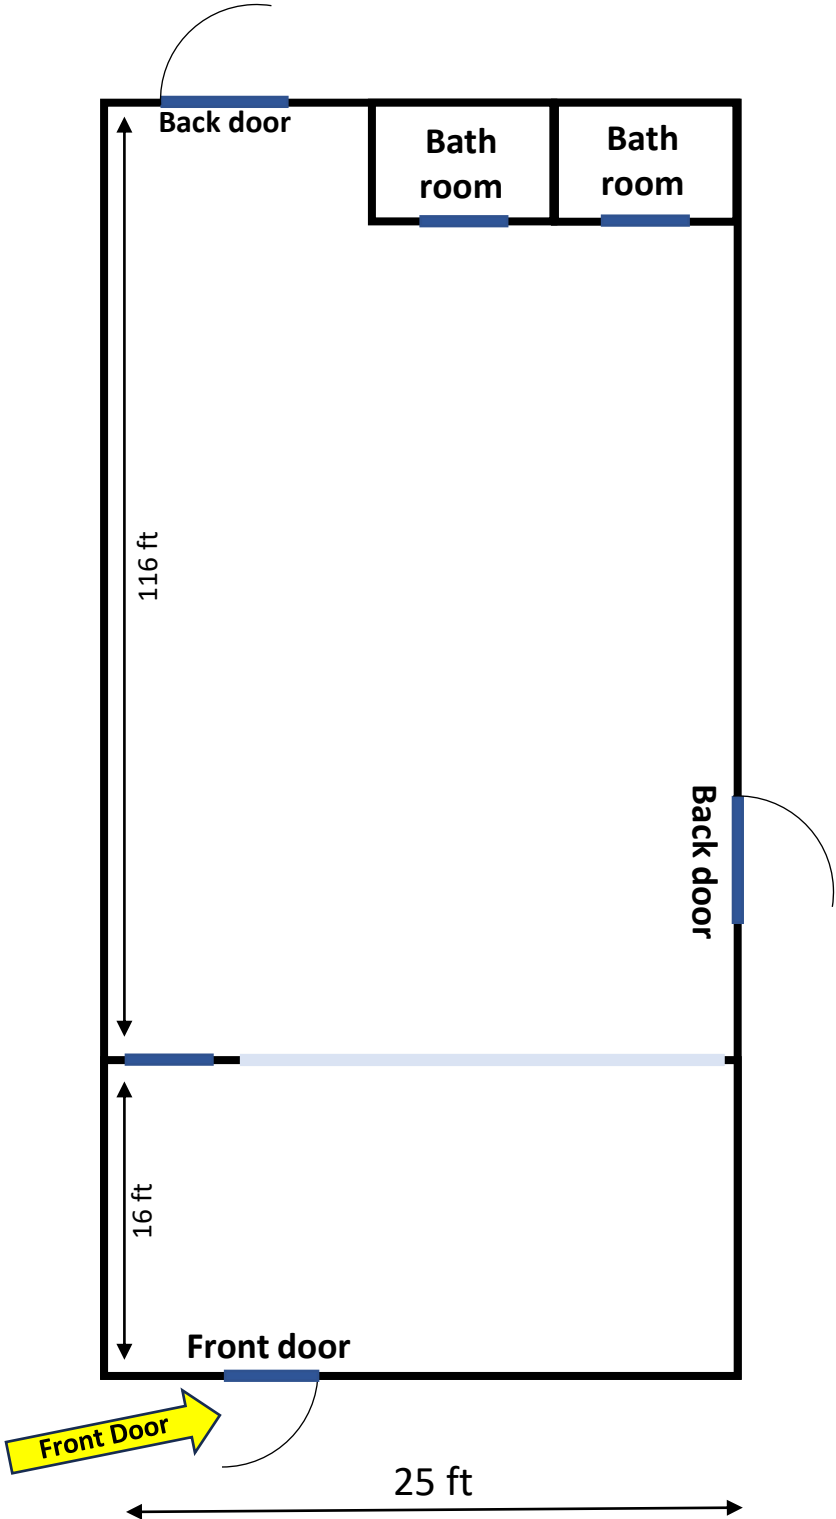

The sketch is an illustration and may be different in reality

Floor plan

2619 Pike Ave #2681, North Little Rock, AR 72114

For leasing information call or text: 904-800-7475 | Email: roncohen2874@gmail.com