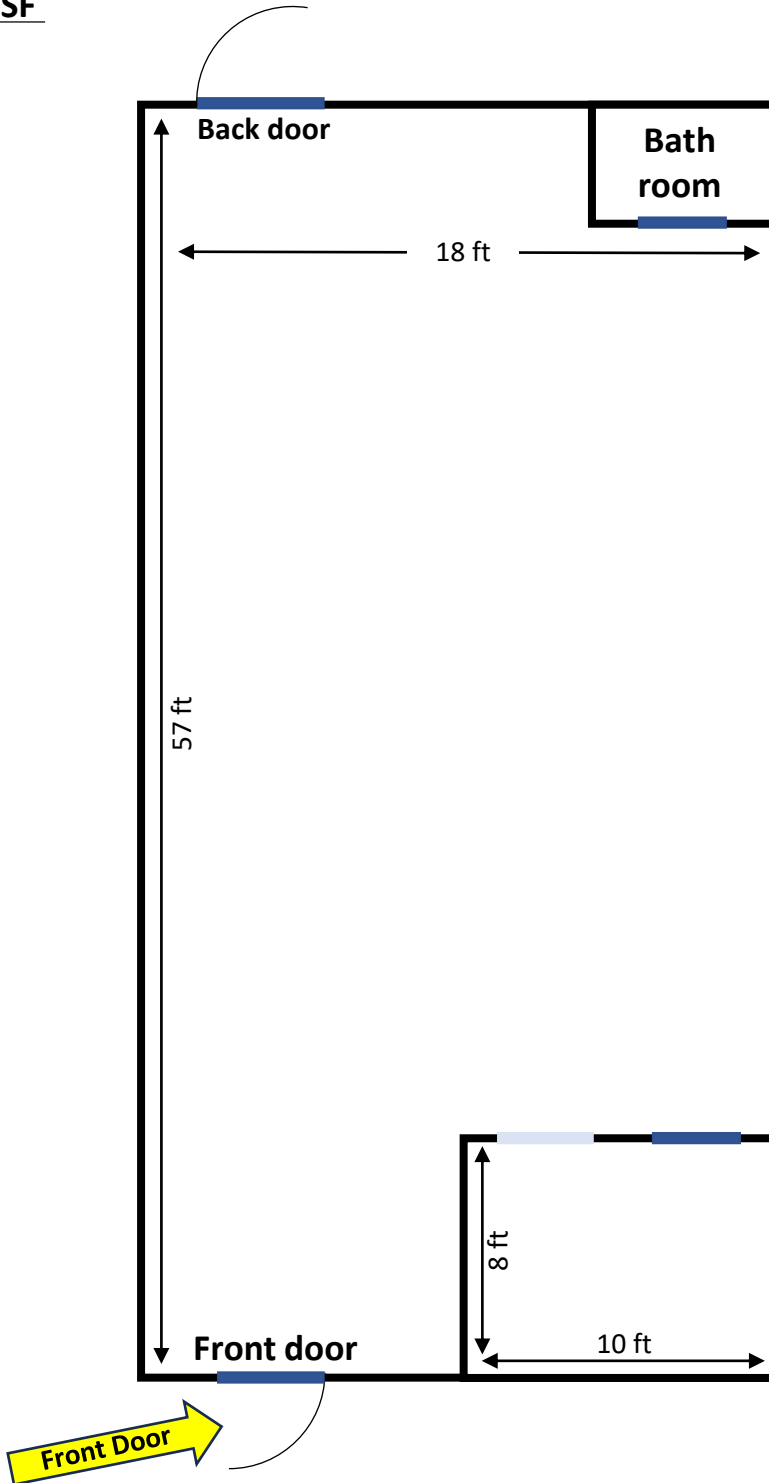

The sketch is an illustration and may be different in reality

# Floor plan

2619 Pike Ave #2663, North Little Rock, AR 72114

 **1,100 SF**

For leasing information call or text: 904-800-7475 | Email: roncohen2874@gmail.com