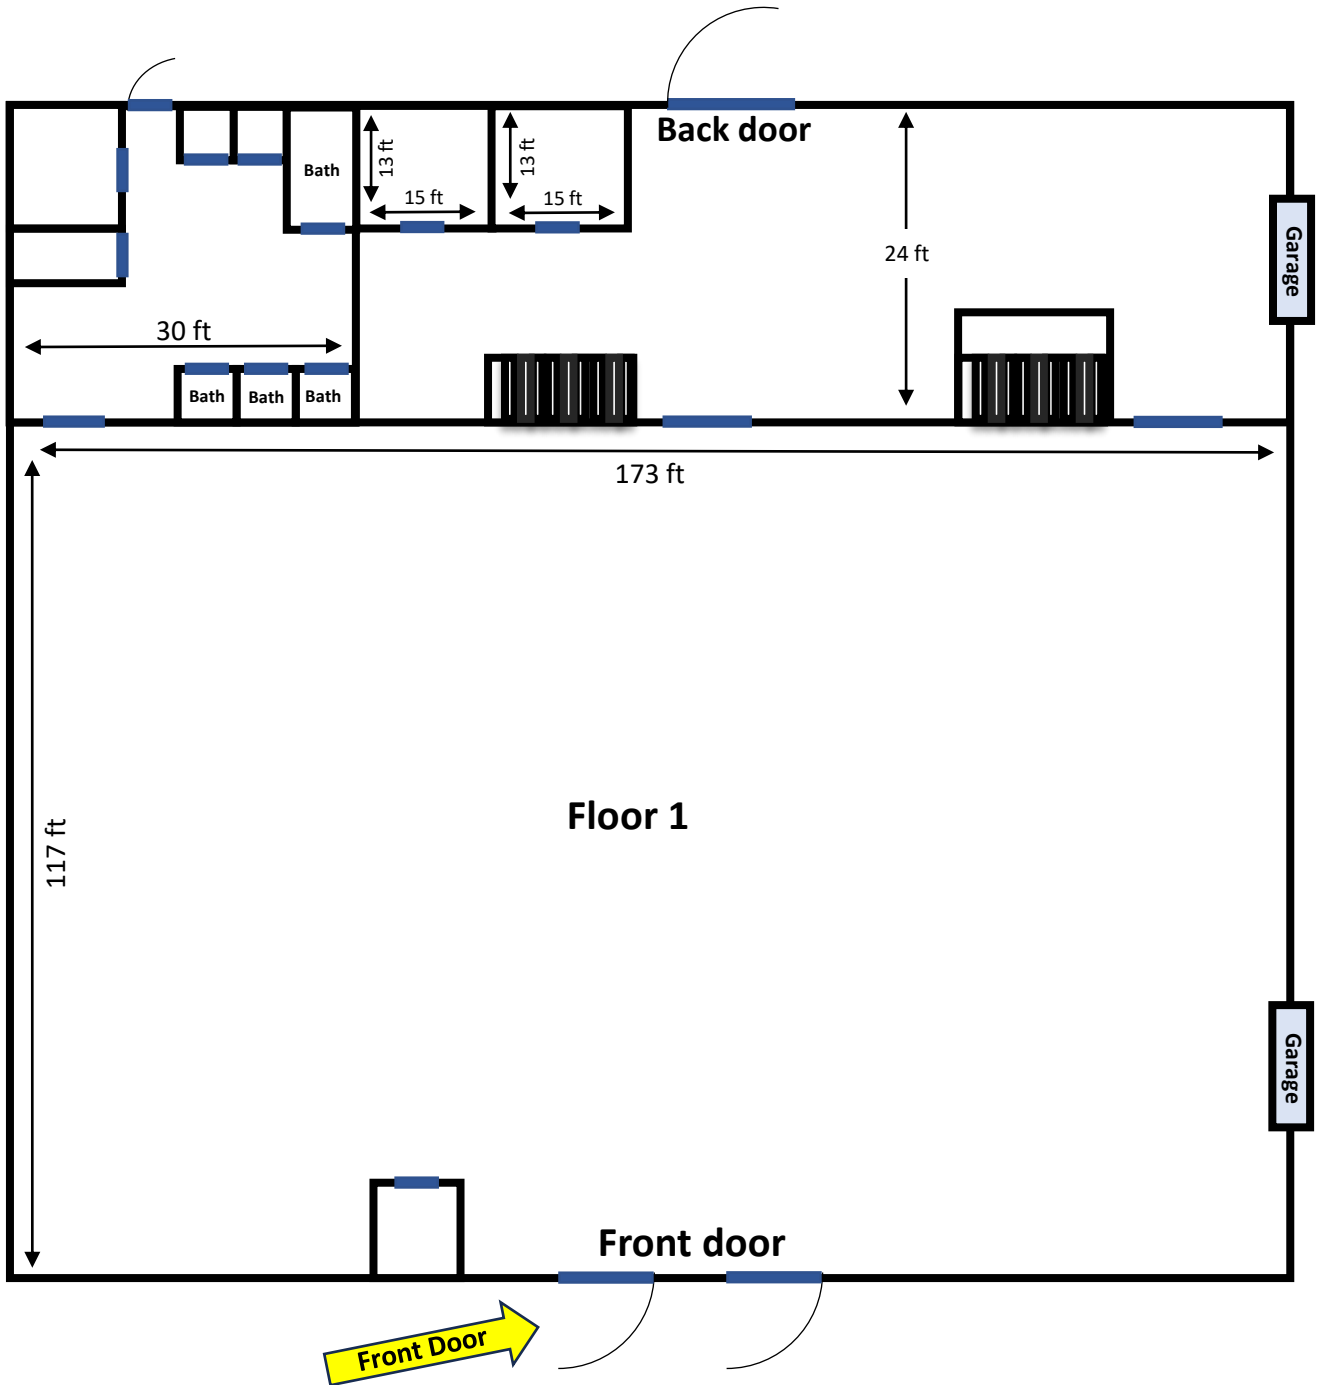

The sketch is an illustration and may be different in reality

Floor plan

2619 Pike Ave #2657, North Little Rock, AR 72114

26,000 SF

For leasing information call or text: 904-800-7475 | Email: roncohen2874@gmail.com