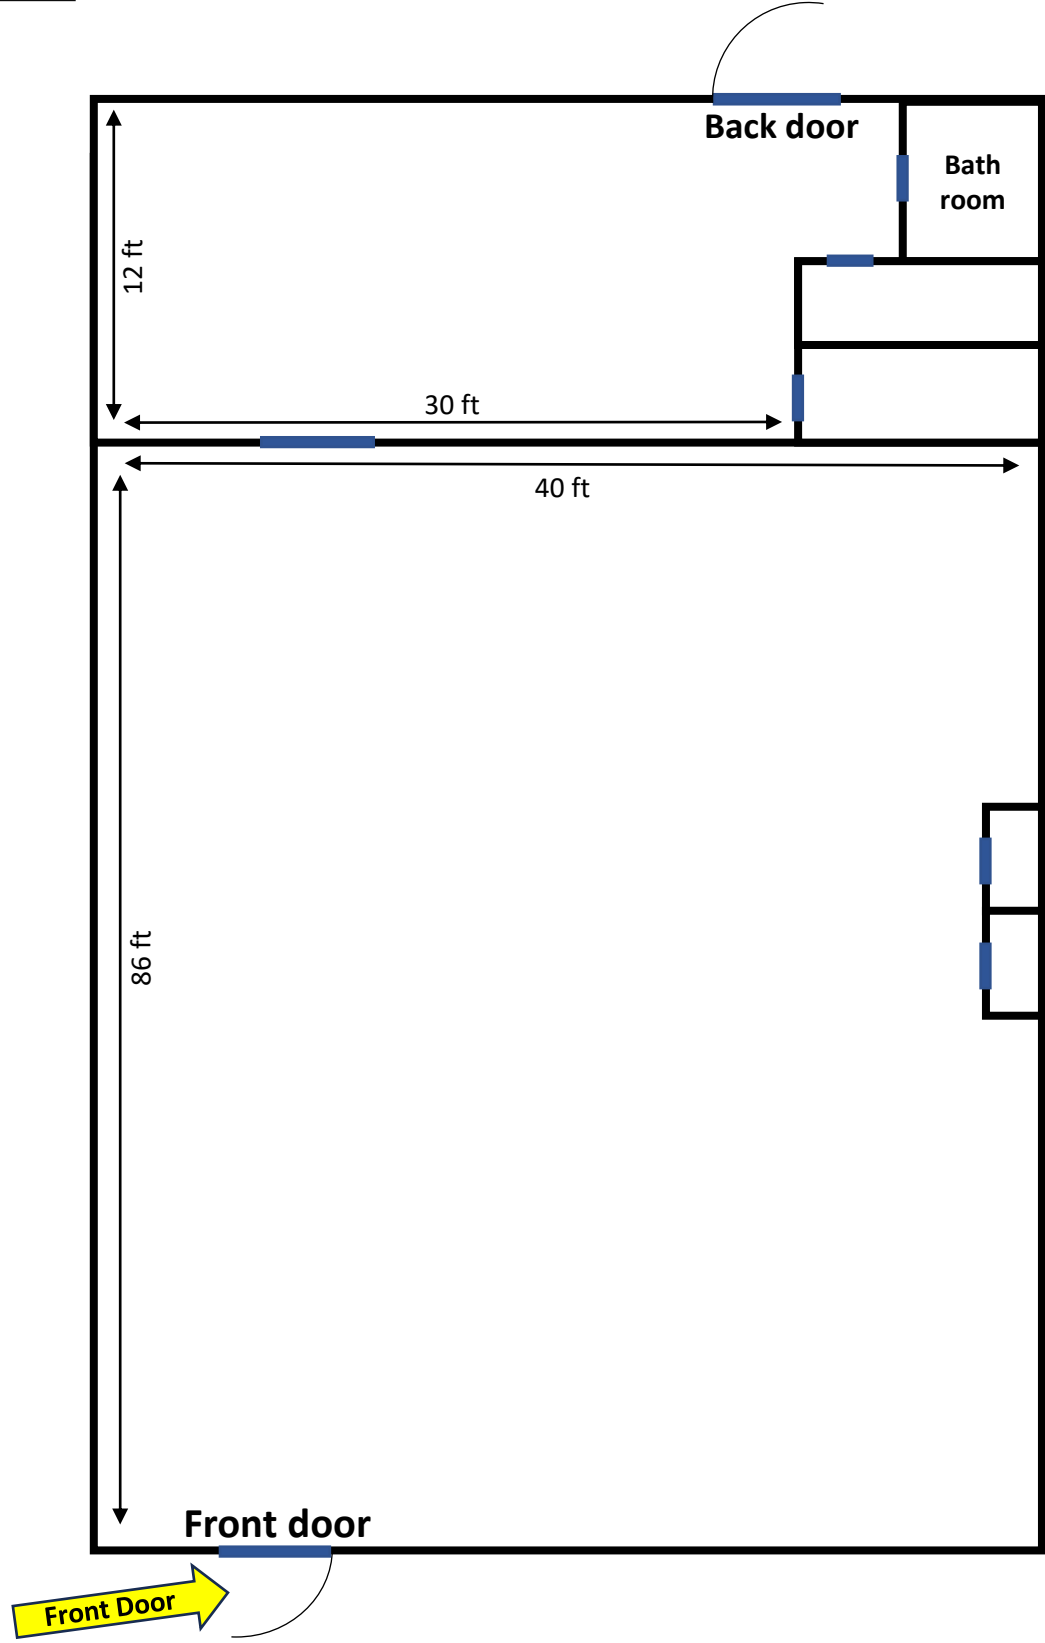

The sketch is an illustration and may be different in reality

Floor plan

2619 Pike Ave #2623, North Little Rock, AR 72114

 **4,000 SF**

For leasing information call or text: 904-800-7475 | Email: roncohen2874@gmail.com