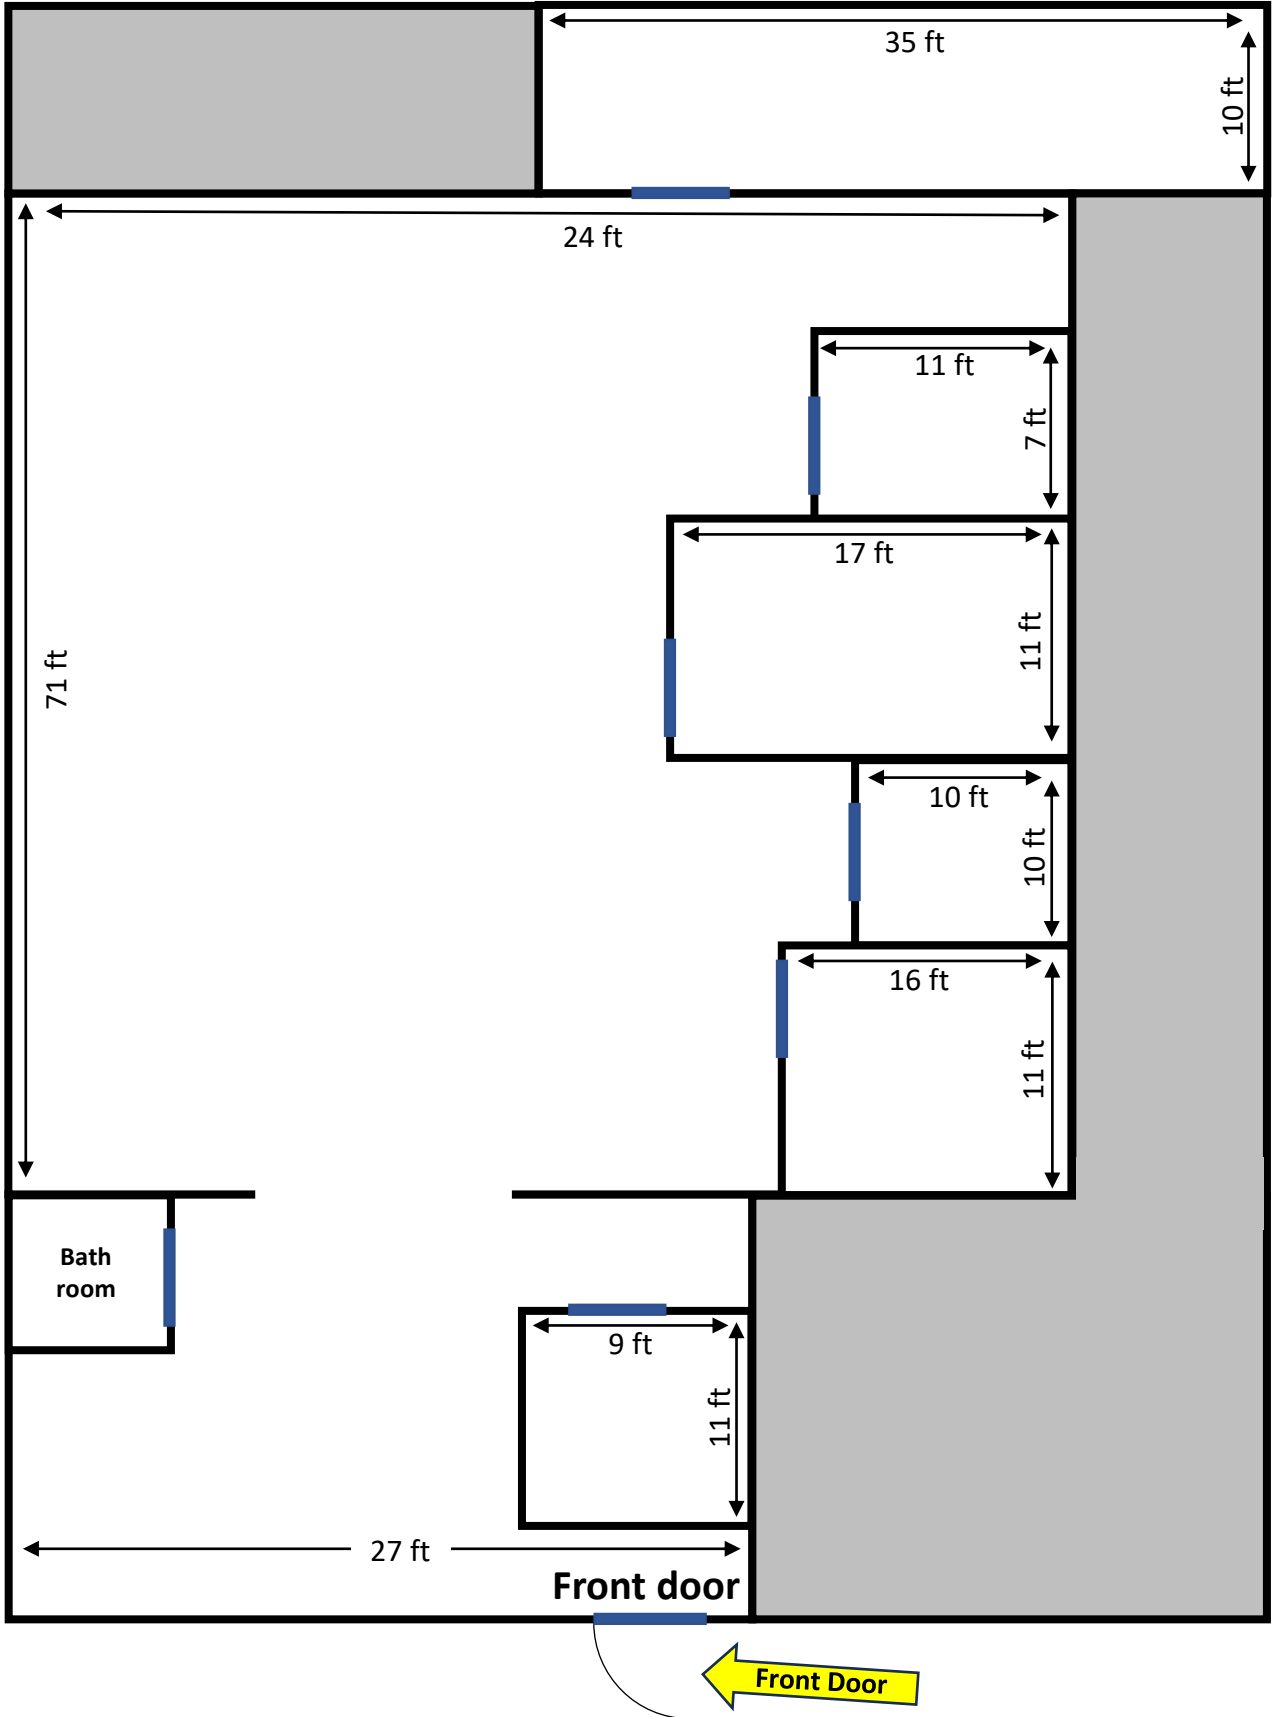

The sketch is an illustration and may be different in reality

Floor plan

2419 S Main St, Moultrie, GA 31768

For leasing information call or text: 904-800-7475 | Email: roncohen2874@gmail.com