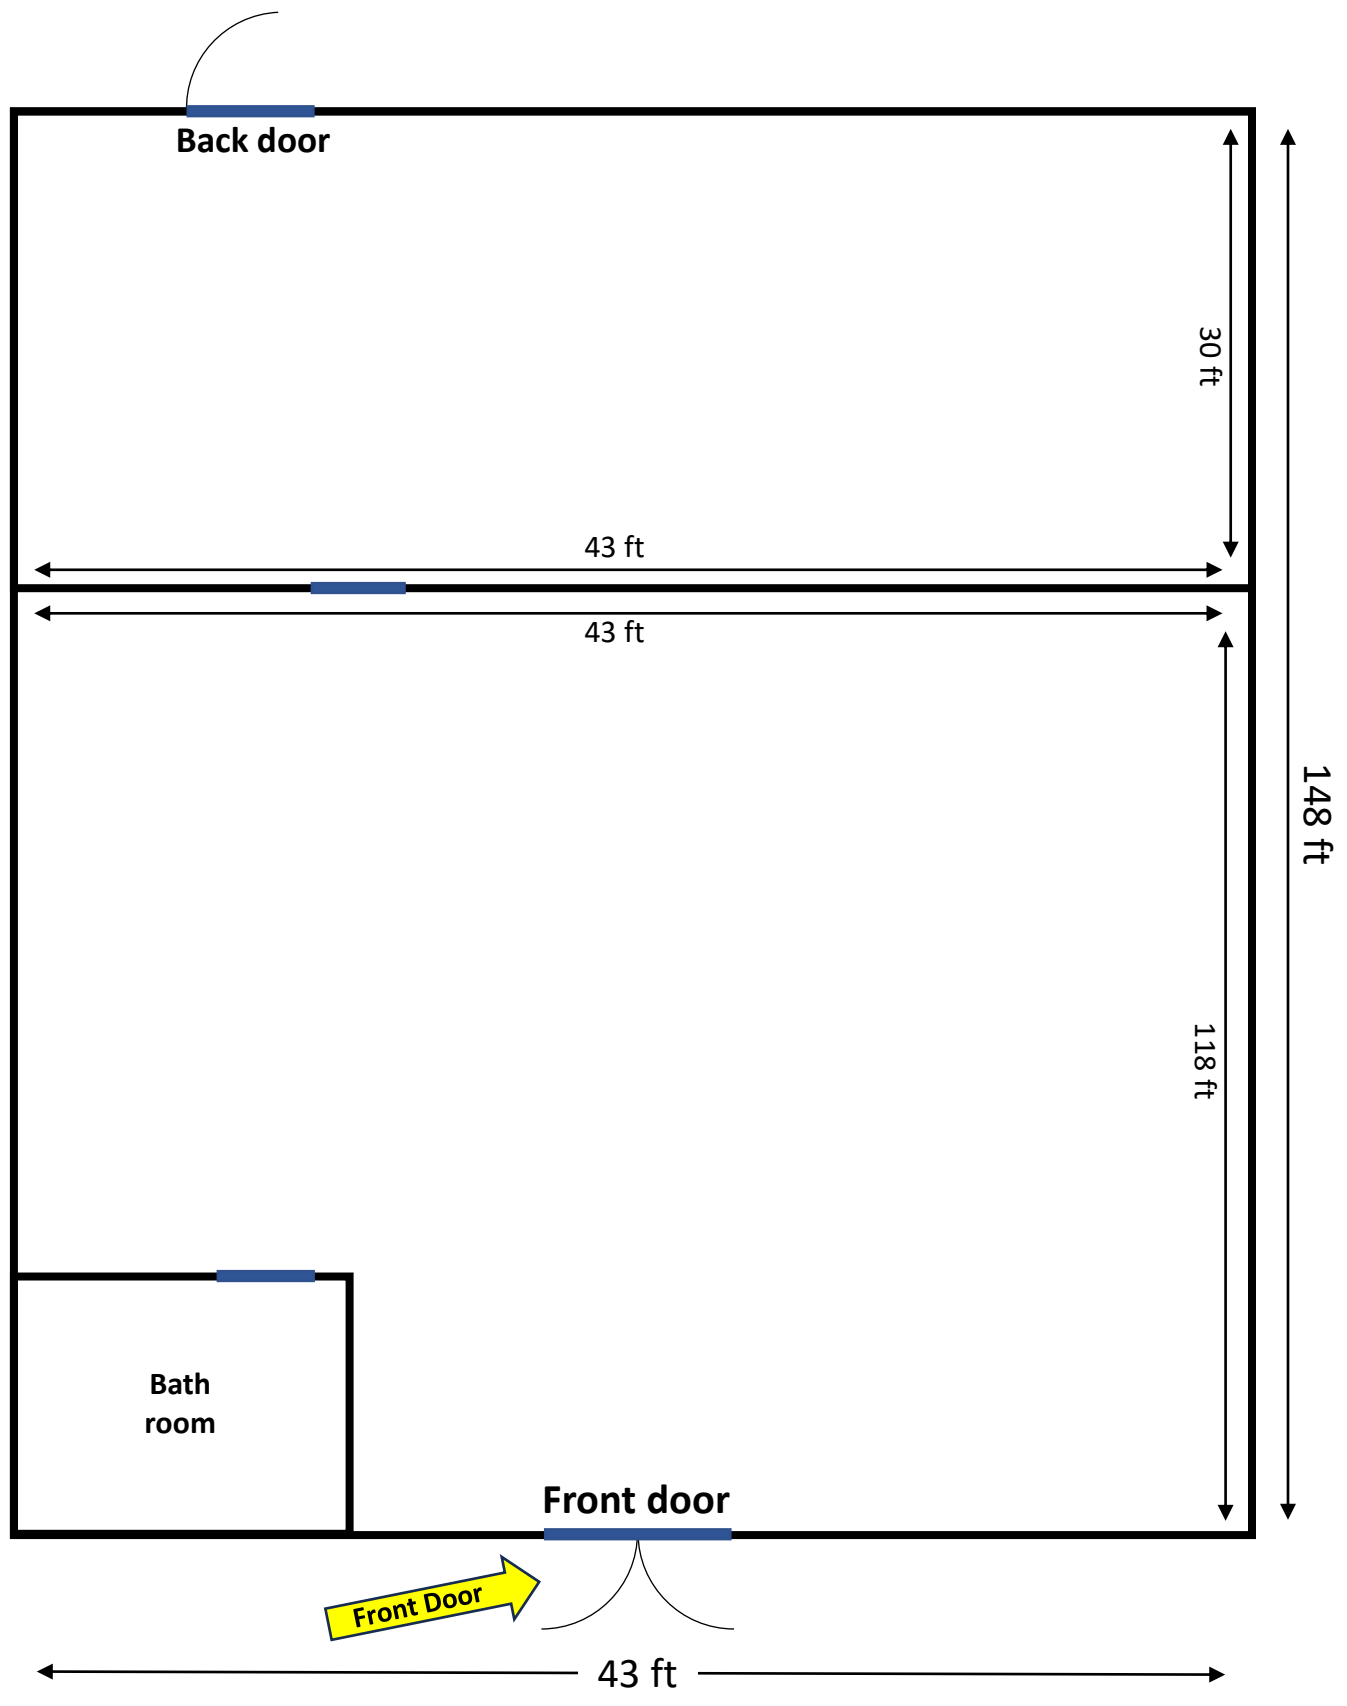

The sketch is an illustration and may be different in reality

Floor plan

2416 S Main St, Moultrie, GA 31768

6,364 SF

For leasing information call or text: 904-800-7475 | Email: roncohen2874@gmail.com