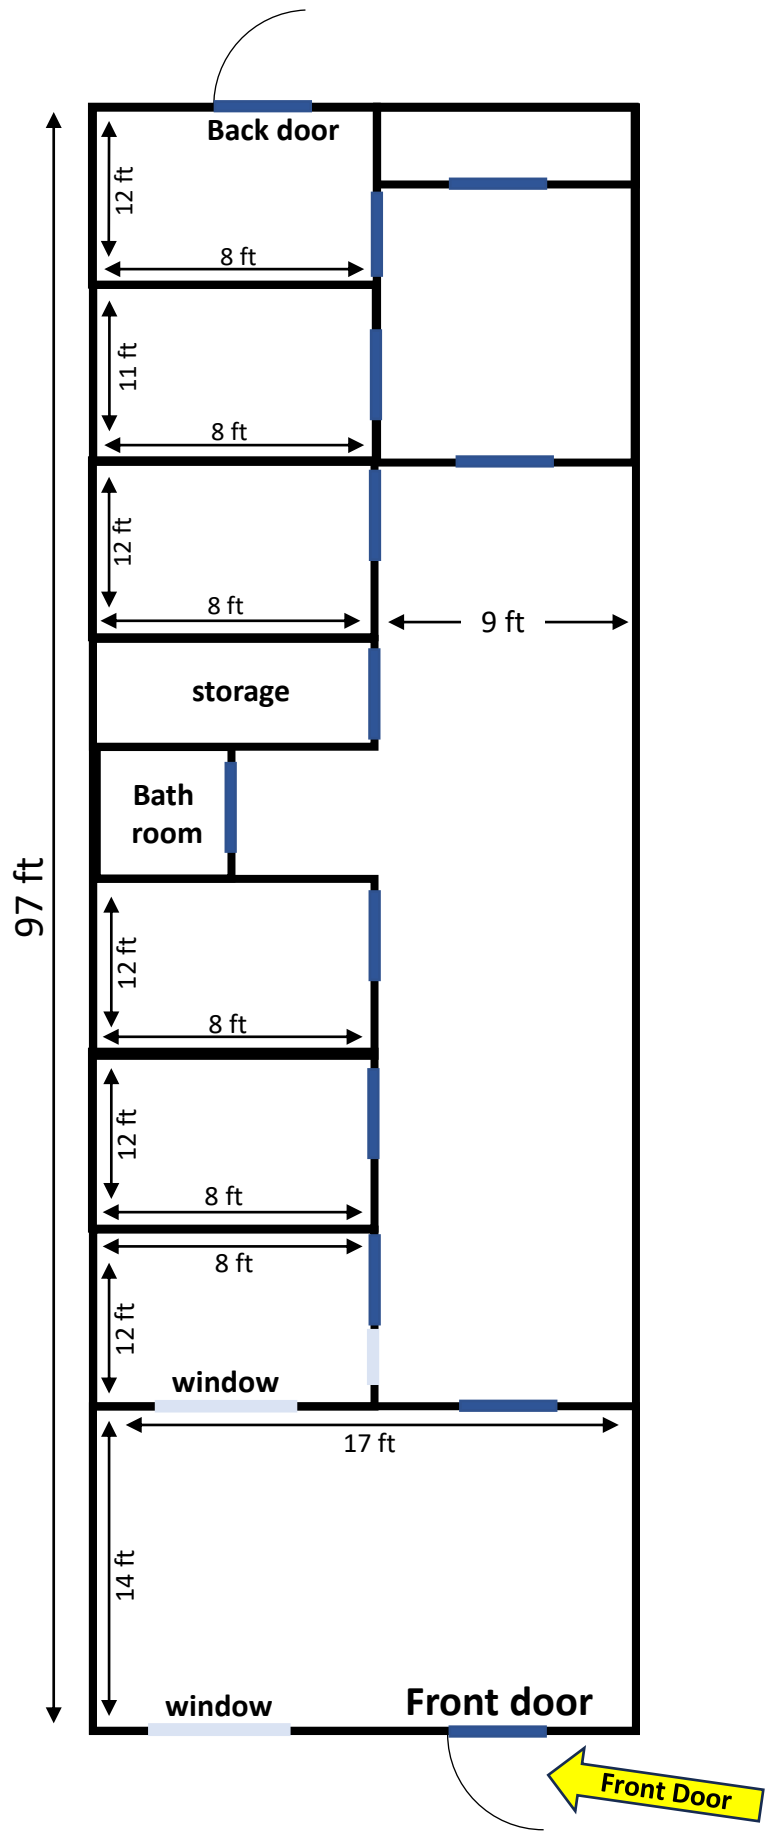

The sketch is an illustration and may be different in reality

Floor plan

2407 S Main St, Moultrie, GA 31768

 **1,653 SF**

For leasing information call or text: 904-800-7475 | Email: roncohen2874@gmail.com