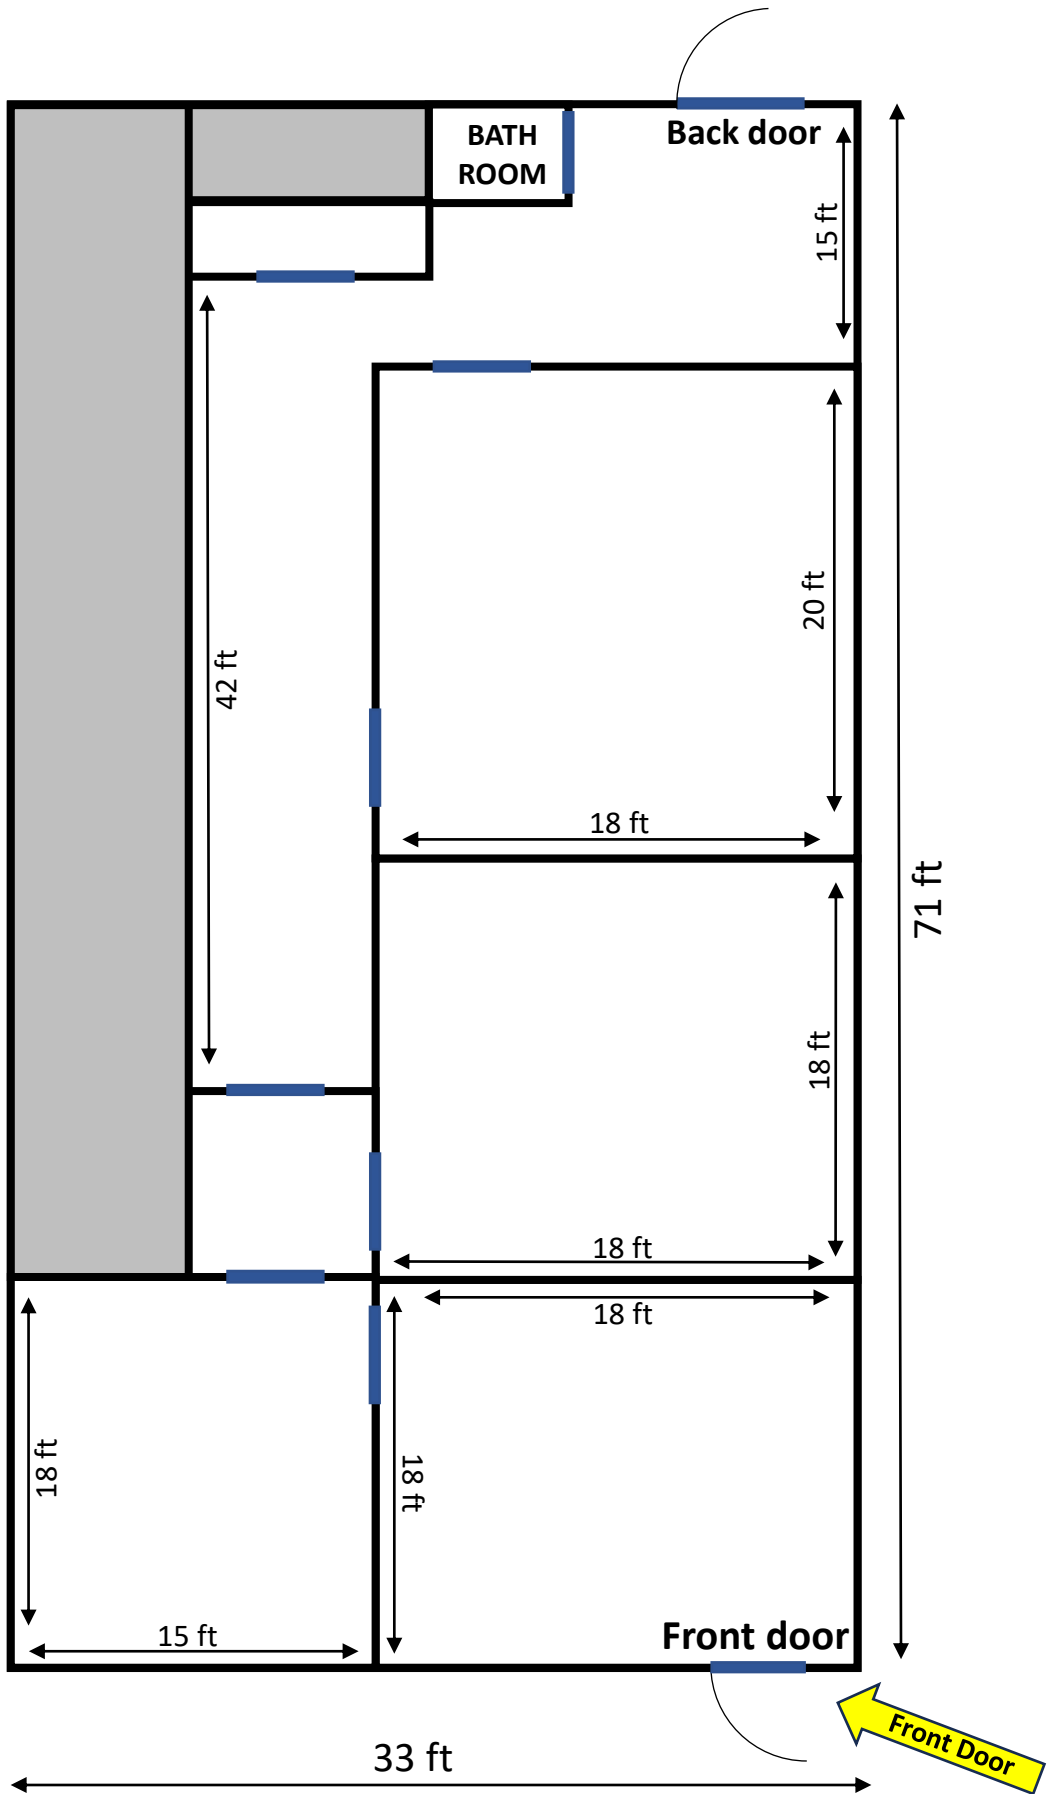

The sketch is an illustration and may be different in reality

# Floor plan

1112 E & F Beville Rd, Daytona Beach , FL 32114

 2,700 SF

For leasing information call or text: 904-800-7475 | Email: roncohen2874@gmail.com