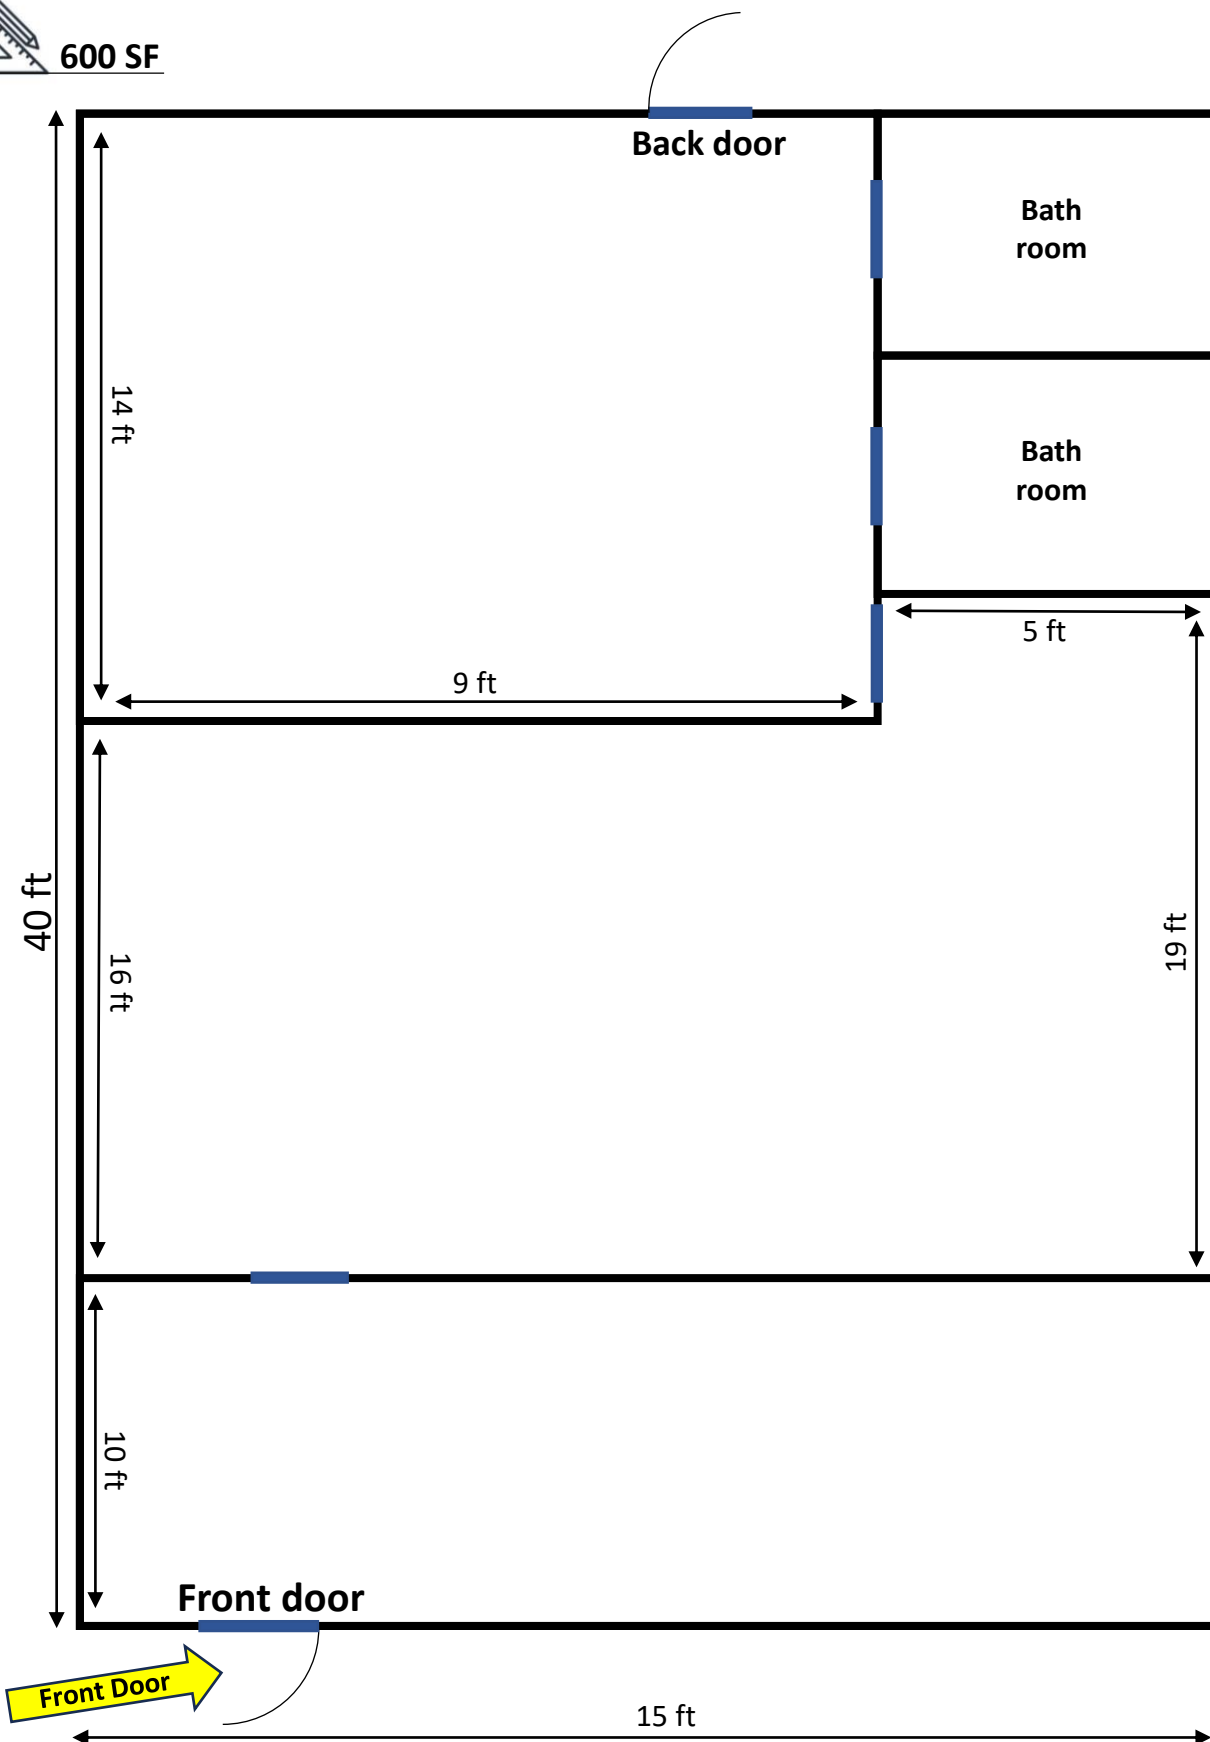

The sketch is an illustration and may be different in reality

Floor plan

1120 G Beville Rd, Daytona Beach , FL 32114

For leasing information call or text: 904-800-7475 | Email: roncohen2874@gmail.com