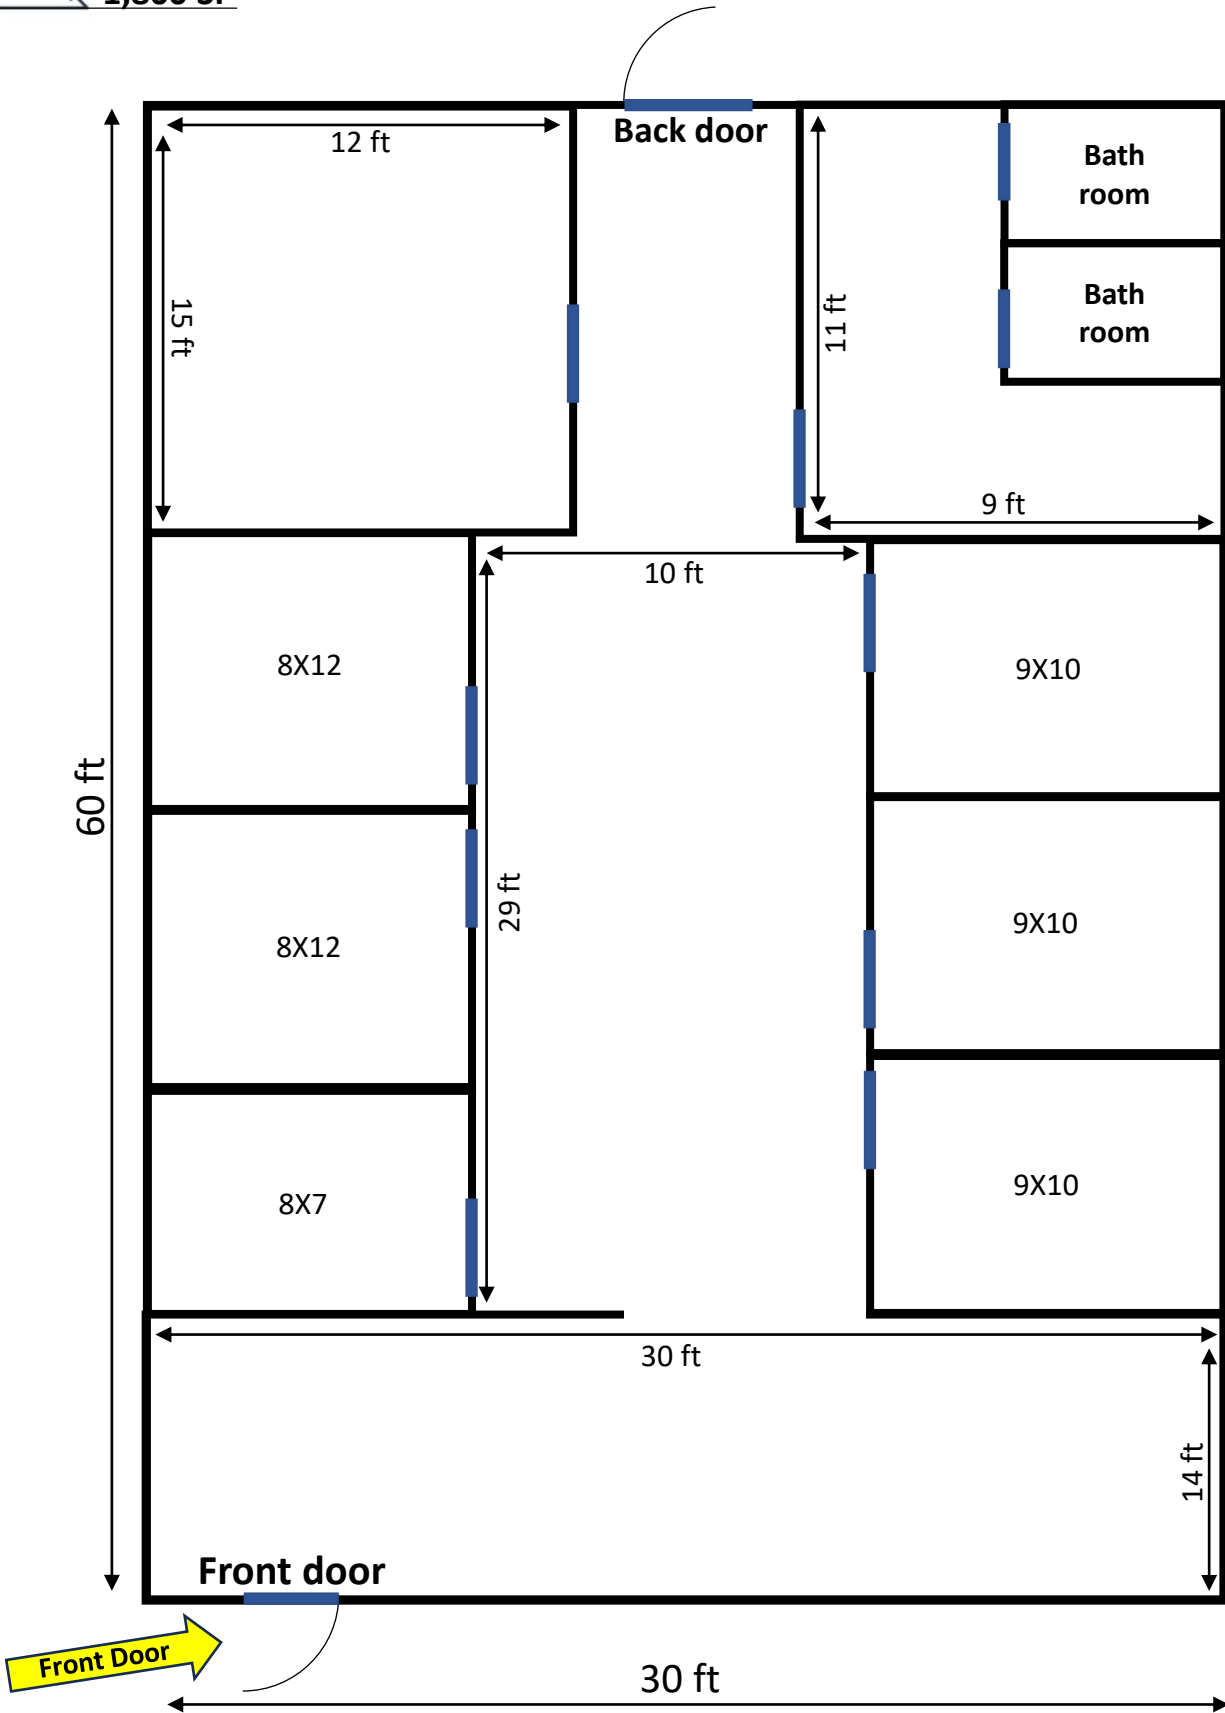

The sketch is an illustration and may be different in reality

Floor plan

1120 E Beville Rd, Daytona Beach , FL 32114

1,800 SF

For leasing information call or text: 904-800-7475 | Email: roncohen2874@gmail.com