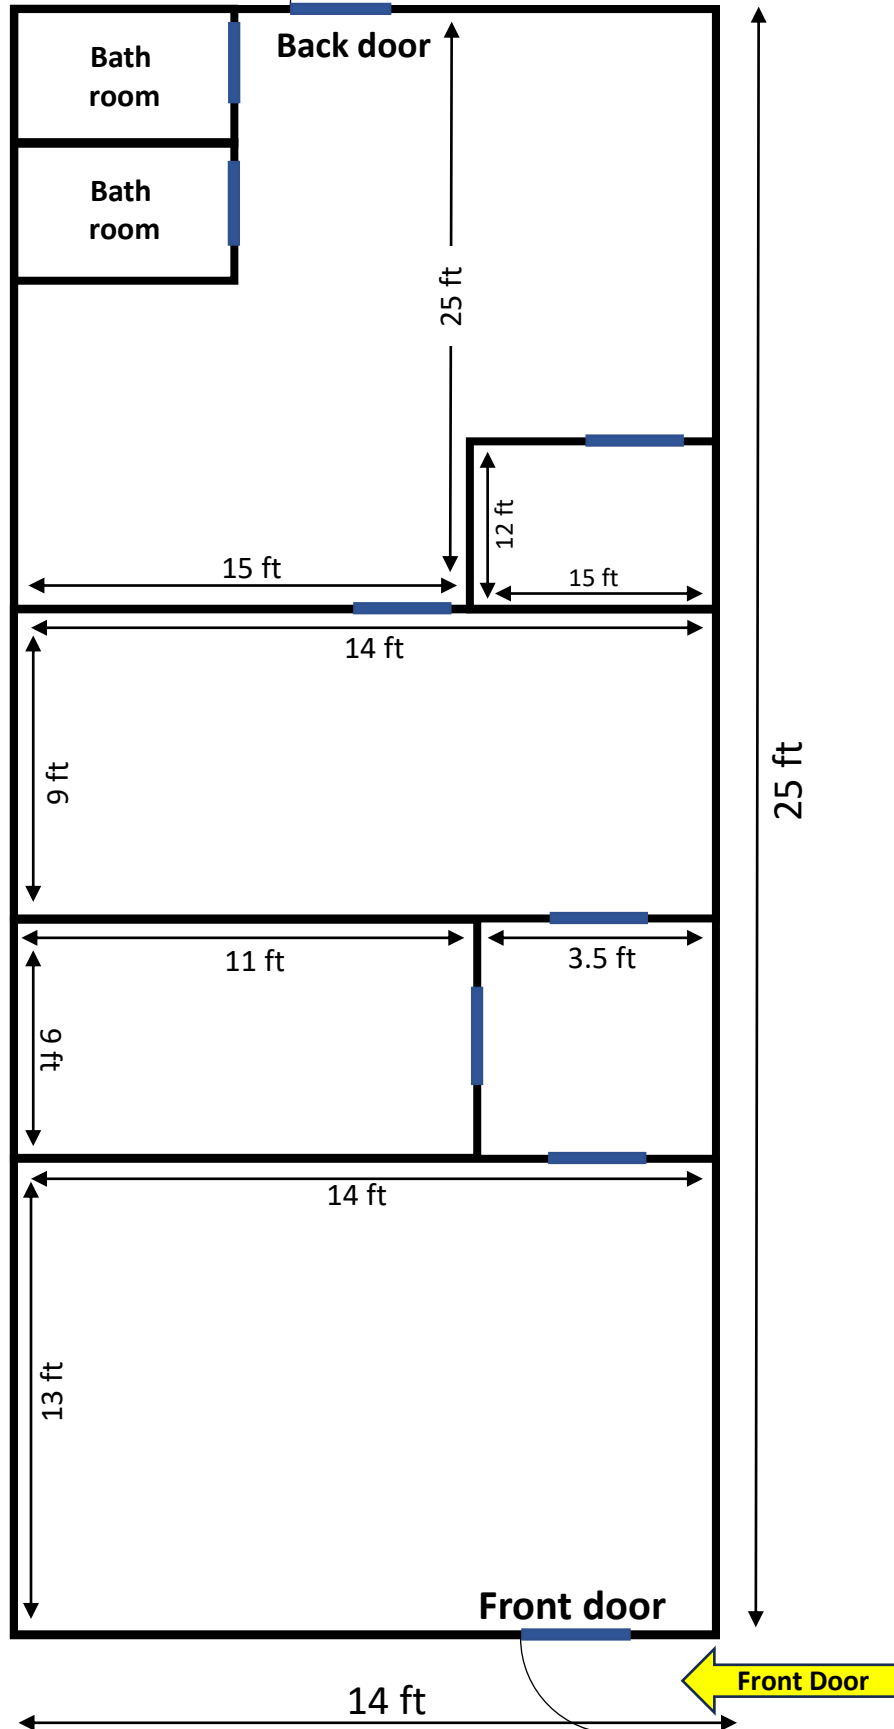

The sketch is an illustration and may be different in reality

Floor plan

1120 D Beville Rd, Daytona Beach , FL 32114

 **1,455 SF**

For leasing information call or text: 904-800-7475 | Email: roncohen2874@gmail.com