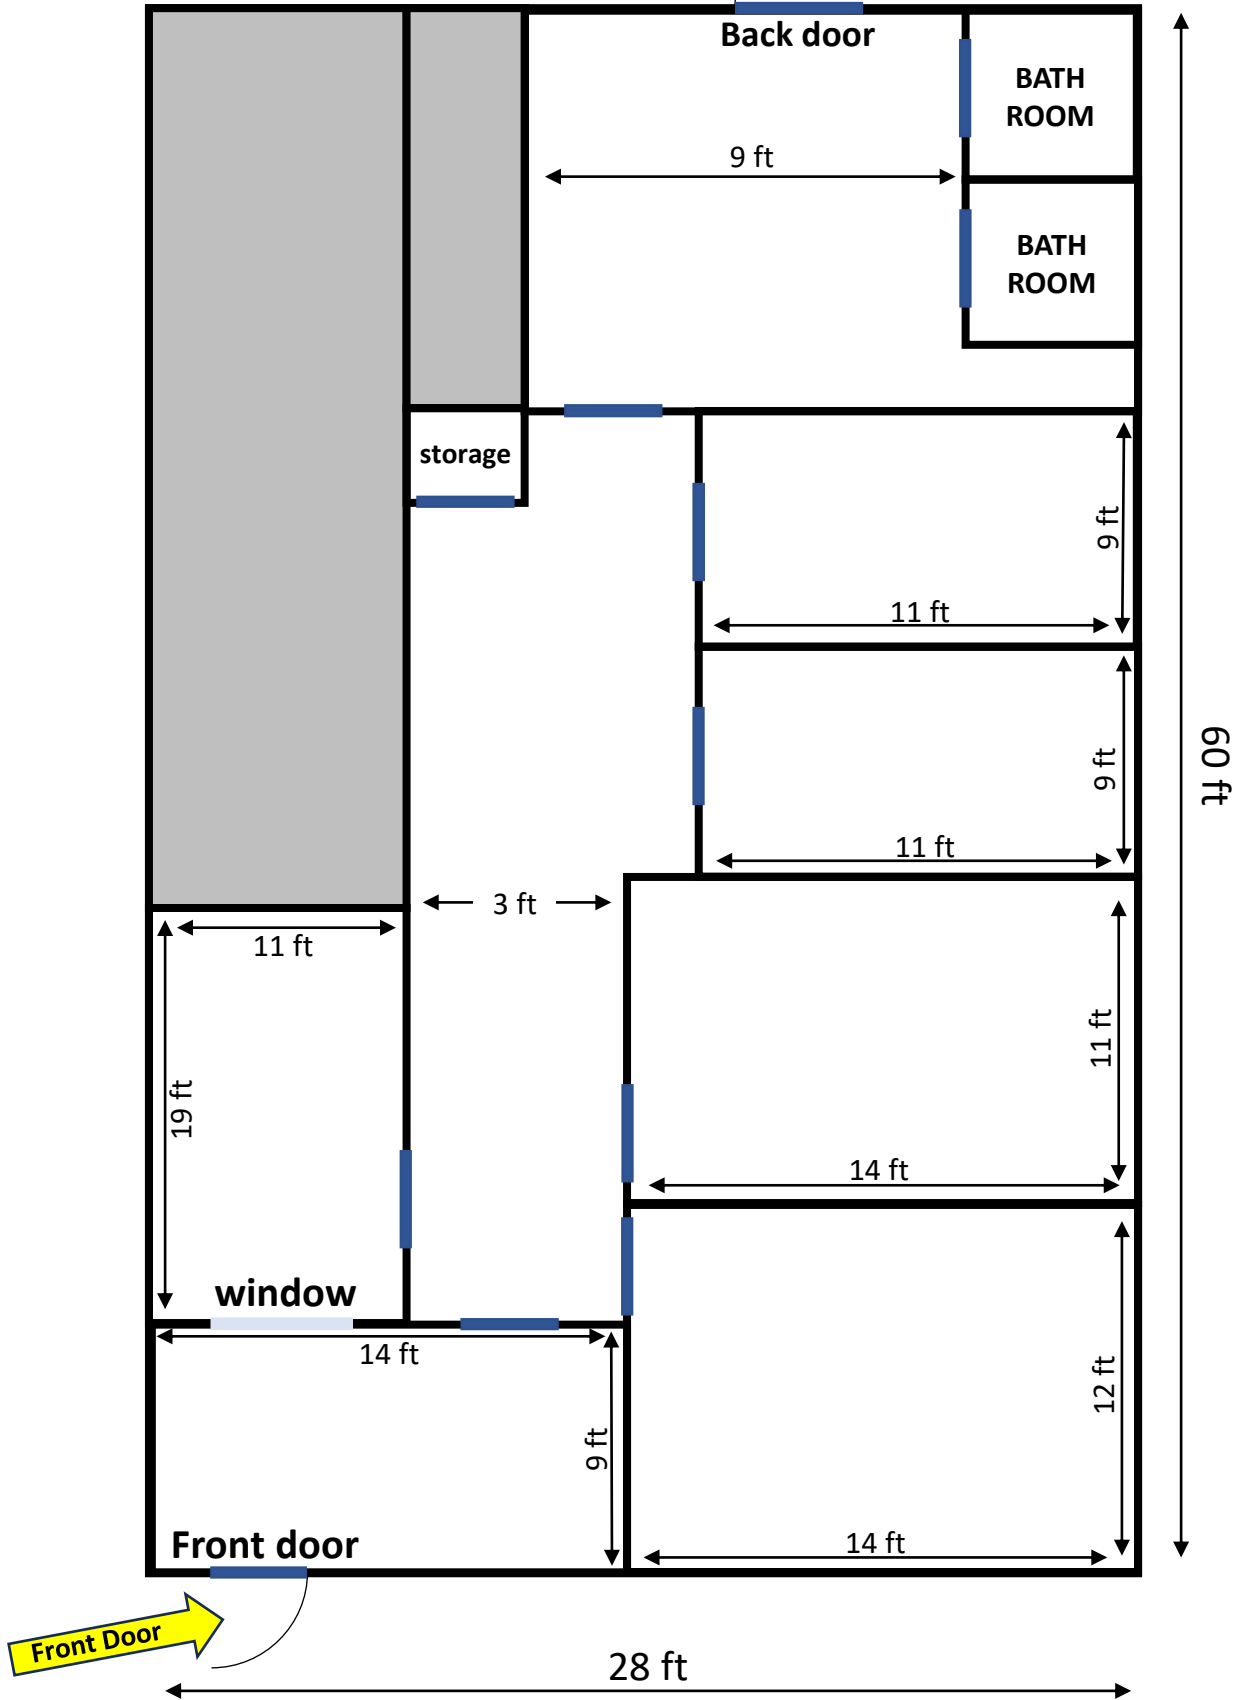

The sketch is an illustration and may be different in reality

# Floor plan

1120 C Beville Rd, Daytona Beach , FL 32114

 1,245 SF

For leasing information call or text: 904-800-7475 | Email: roncohen2874@gmail.com