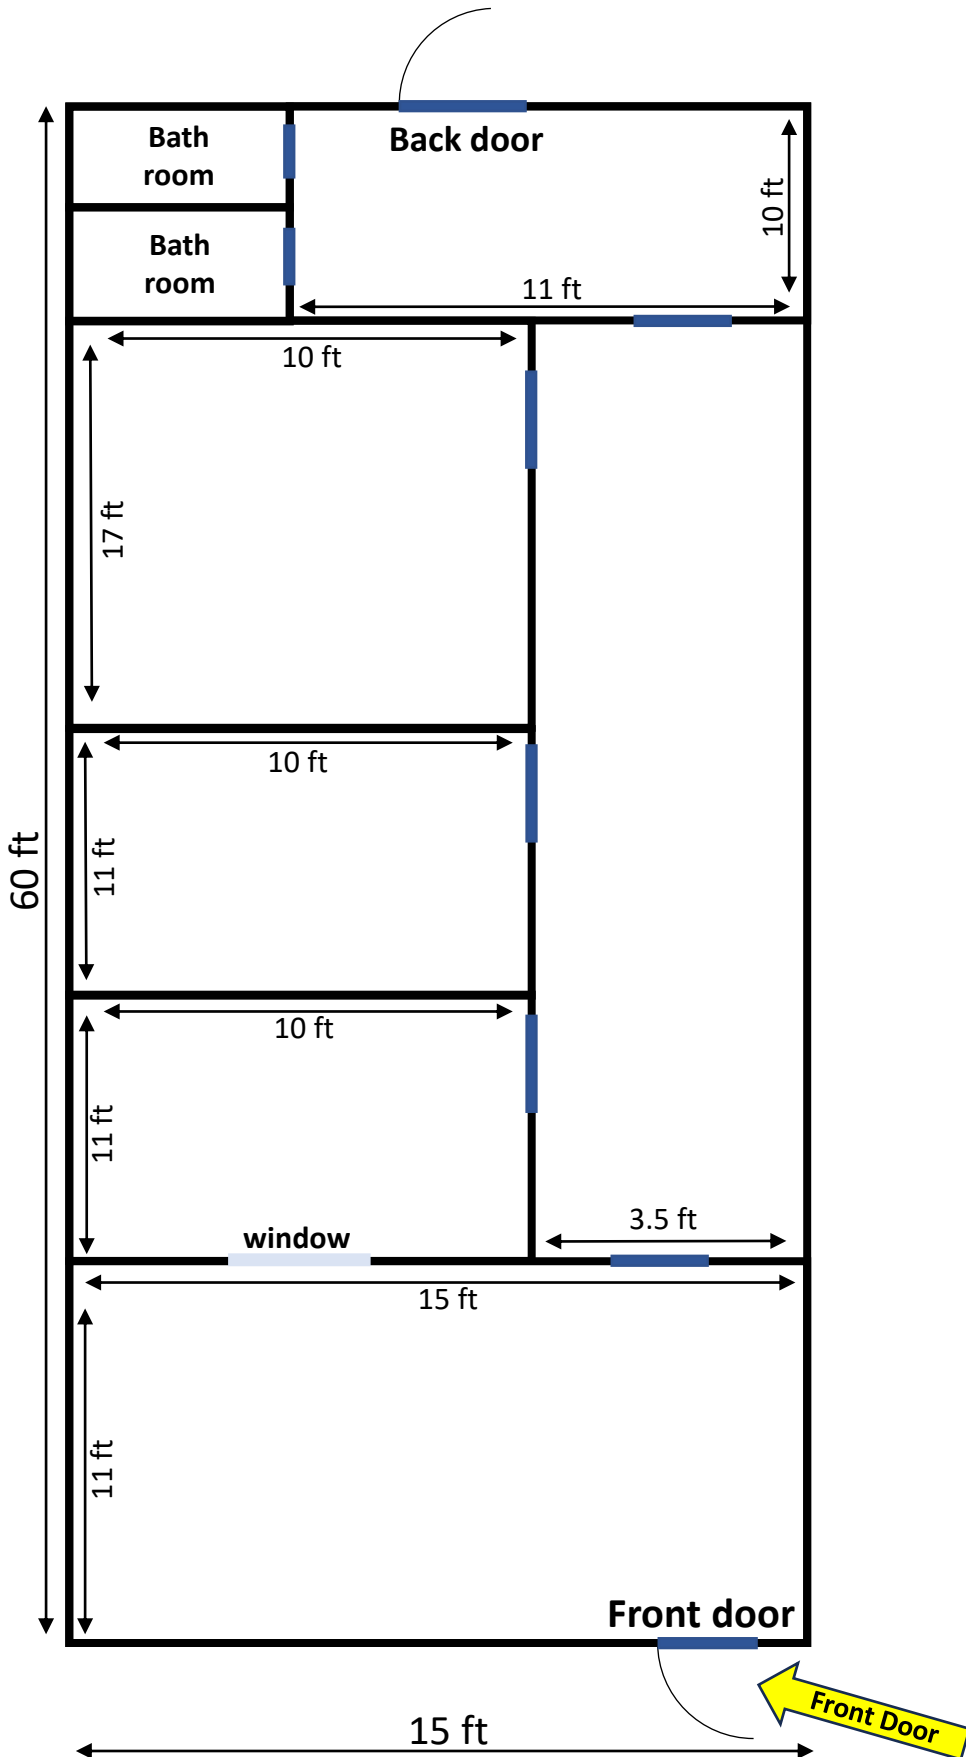

The sketch is an illustration and may be different in reality

Floor plan

1120 B Beville Rd, Daytona Beach , FL 32114

For leasing information call or text: 904-800-7475 | Email: roncohen2874@gmail.com