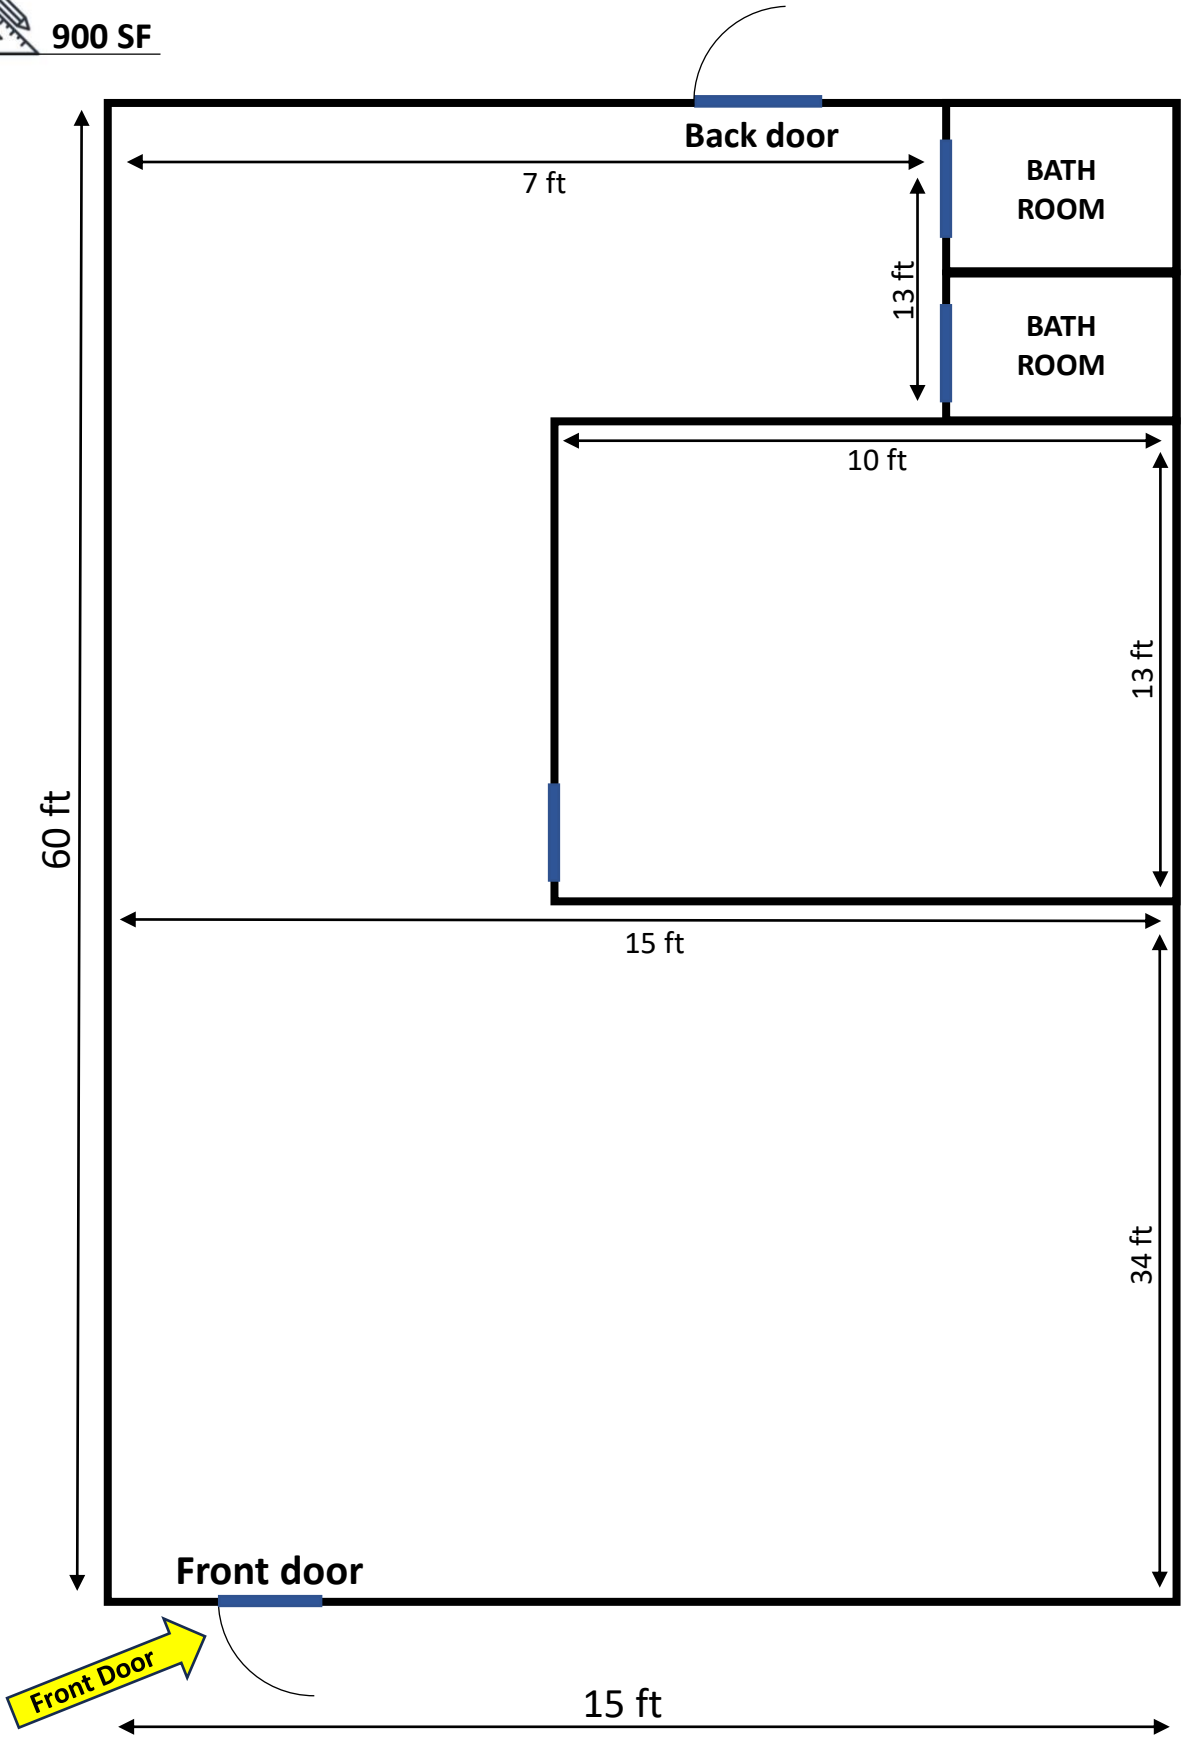

The sketch is an illustration and may be different in reality

Floor plan

1112 H Beville Rd, Daytona Beach , FL 32114

900 SF

For leasing information call or text: 904-800-7475 | Email: roncohen2874@gmail.com