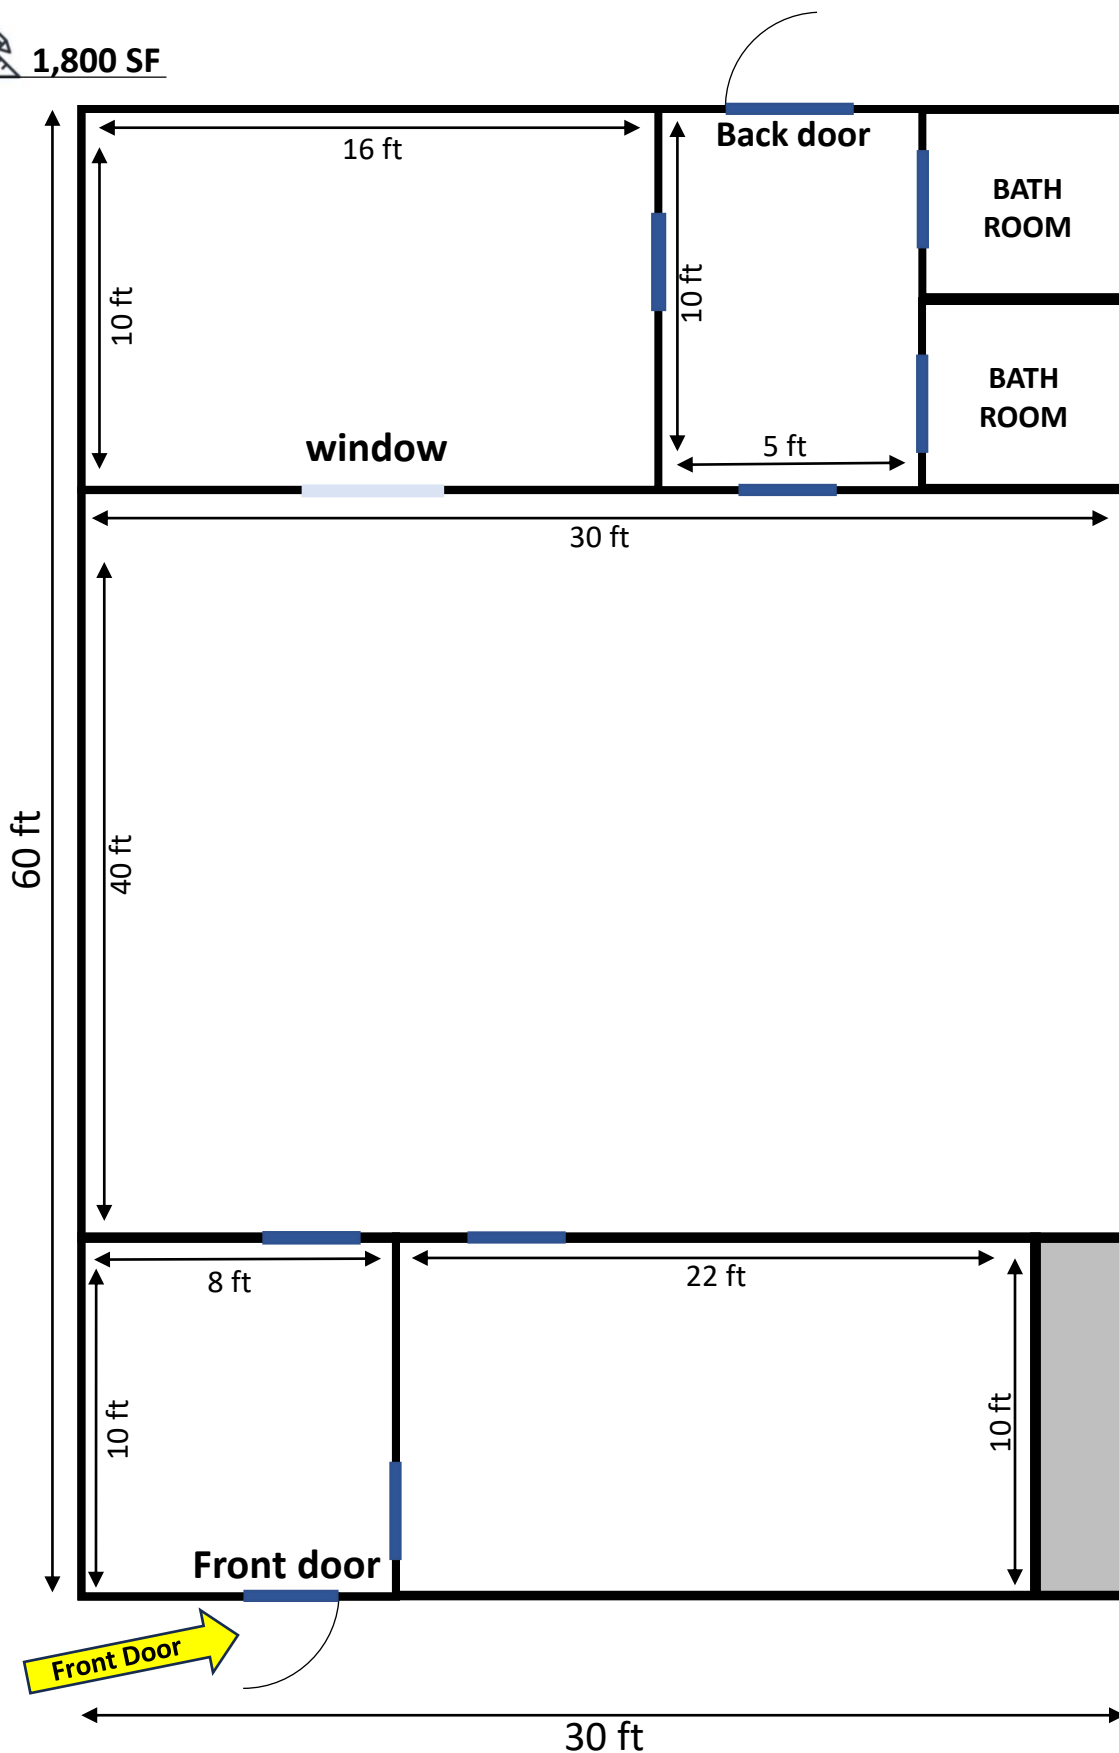

The sketch is an illustration and may be different in reality

Floor plan

1112 G Beville Rd, Daytona Beach , FL 32114

 1,800 SF

For leasing information call or text: 904-800-7475 | Email: roncohen2874@gmail.com